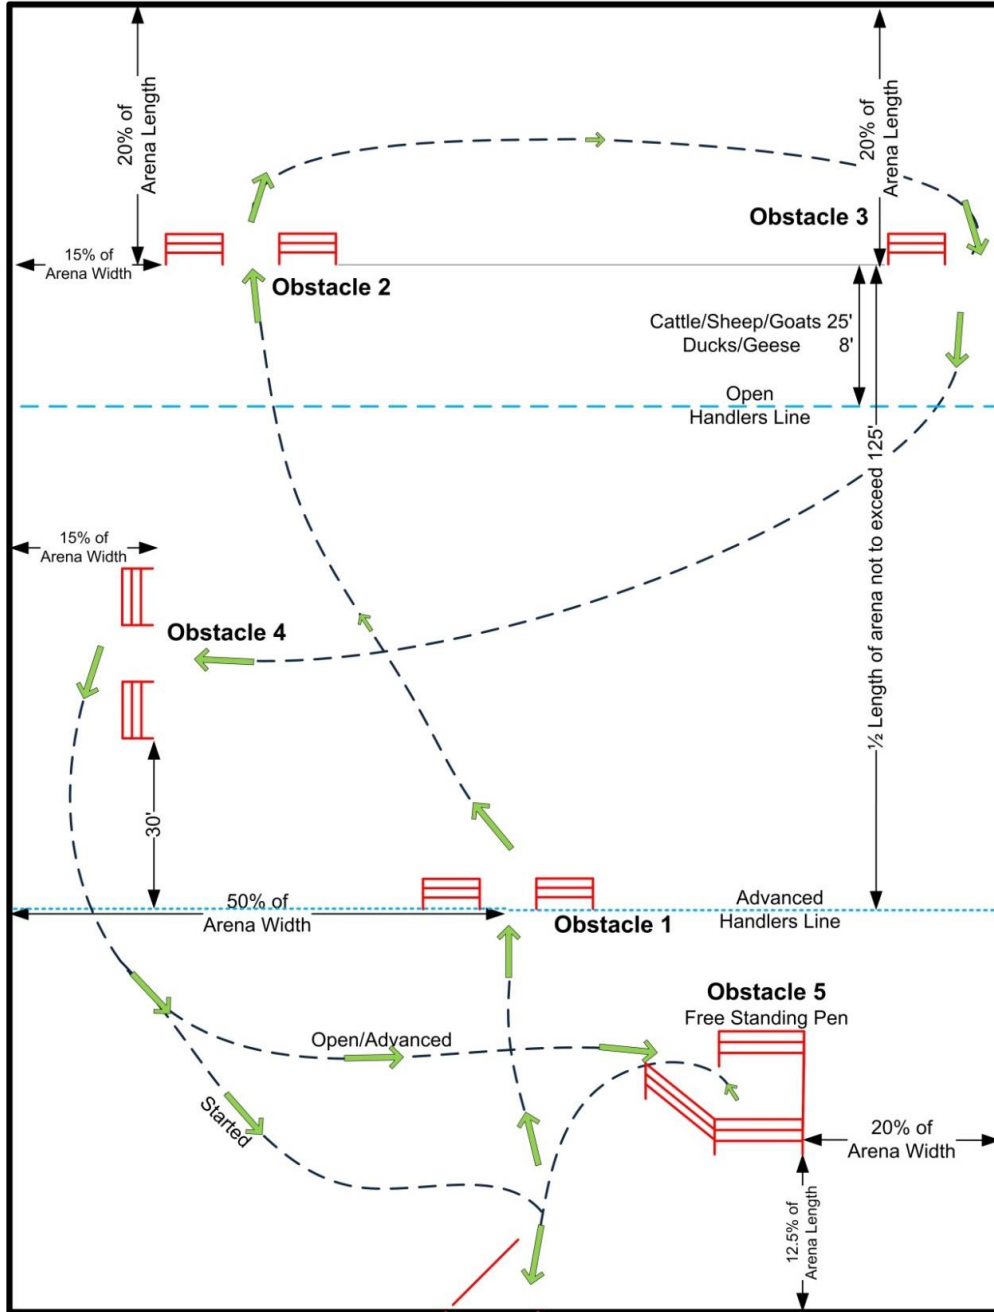

Course D (Right Hand Pen)

Minimum Arena Size
 Cattle/Sheep/Goats 100' x 200'
 Ducks/Geese 60' x 90'
 Maximum Ducks/Geese 100' x 100'

Take-Pen
 Re-Pen

* Panel Opening
 10' Cattle/Sheep/Goats
 6' Ducks/Geese